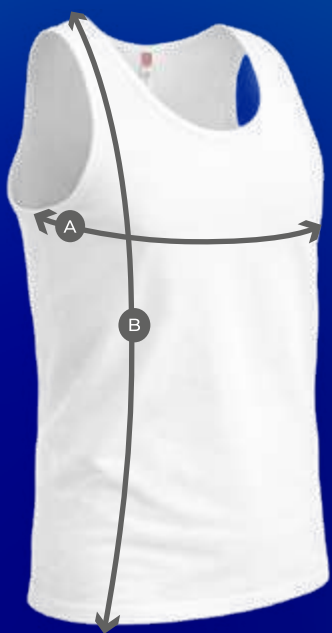

Ⓐ Pecho | Chest

Ⓑ Largo total | Total length